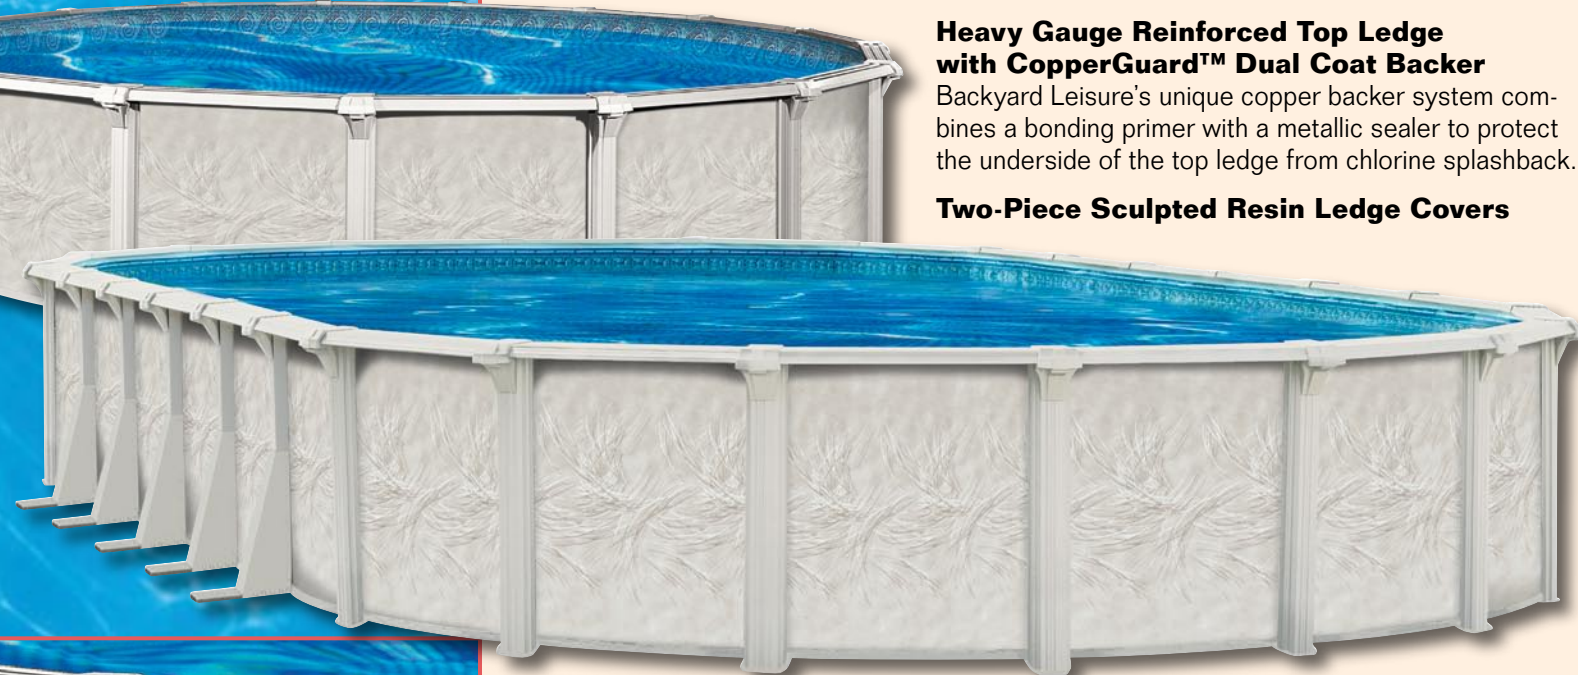

BACKYARD LEISURE POOLS

SANDY CREST
RESIN

SANDY CREST RESIN

Shown with Fallston Wall

54" Wall Height

Heavy Gauge Reinforced Top Ledge with CopperGuard™ Dual Coat Backer

Backyard Leisure's unique copper backer system combines a bonding primer with a metallic sealer to protect the underside of the top ledge from chlorine splashback.

Two-Piece Sculpted Resin Ledge Covers

Krystal Kote™ 8.5" Top Ledge and 7.5" Uprights

Liquid-coat resin sealers lock out corrosion, discoloration and dirt buildup.

ArmorCoat™ Exterior Wall Sealer

ArmorCoat™ liquid-applied resin sealer on the outside of the galvanized steel wall provides ultimate protection against the elements.

LiquiLok™ Epoxy Interior Wall Backer

Capillary action often draws moisture from the soil up between the wall and the liner of your pool. LiquiLok™ true epoxy repels the moisture and protects your pool wall.

Optional Stainless Steel Service Panel – Upgrade to the Ultimate Protection!

Over time, even the best above-ground pools can experience slow leaks around the skimmer and return as gaskets slowly wear out, subjecting the wall to constant contact with moisture. This has the potential to end the useful life of many lesser-quality swimming pools. The Sandy Crest's Stainless Steel Service Panel locks out wall corrosion for good, stopping problems before they can begin. Plus, the wide mouth skimmer opening helps keep your pool cleaner.